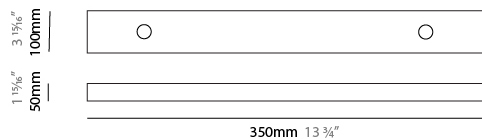

PROJECT	
TYPE	
SPECIFIER	
QUANTITY	
DATE	

SPARKS 19 SURFACE

D103149-

base number   LED Dimming   Finish Options

1. To build a product code in our configurator select the specify button on the base model # product page
2. To build a manual product code on this datasheet choose from the options listed below in blue font and add the suffix to the base model #

GENERAL

Series: Sparks
Subseries: Sparks 19
Partner: Quasar
Division: Design
Installation: Surface
Product Type: Wall Surface
Mounting Location: Wall

PHYSICAL

Shape: Abstract
Length (mm): 1880
Length (in): 74
Height (mm): 5300
Depth (mm): 900
Height (in): 208 ¹¹/₁₆"
Depth (in): 35 ⁷/₁₆"
Weight (kg): 24
Weight (lbs): 52.91
[Fixture Finish: WHI / PAL](#)
Fixture Material: Metal

ELECTRICAL

Lamp Type: LED
Input Wattage (W): 87.4
Total Output Wattage (W): 60.8
[Dimming: 0-10V Dimming / Phase Dimming (120Vac Only)](#)
Driver Included: Yes
Driver Location: Integrated
Driver Type: Constant Voltage - Universal
Driver Class: Class 2
Input Voltage (V): 120 - 277
Output Voltage (V): 24

LED

Number of LEDs: 19
Color Temperature (°K): 2700
Max. Delivered Lumen (lm): 7144
CRI: >90 CRI
Lamp Life (hrs): 50000

OPTICAL

RATINGS AND CERTIFICATIONS

Certified By: Certified for North American Standards
IP rating: IP20

1880mm 74"