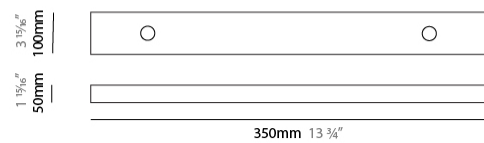

SPARKS 15 SURFACE

D103147- -

base number   LED Dimming   Finish Options

1. To build a product code in our configurator select the specify button on the base model # product page
2. To build a manual product code on this datasheet choose from the options listed below in blue font and add the suffix to the base model #

GENERAL

Series: Sparks
Subseries: Sparks 15
Partner: Quasar
Division: Design
Installation: Surface
Product Type: Wall Surface
Mounting Location: Wall

PHYSICAL

Shape: Abstract
Length (mm): 1900
Length (in): 74 ¹³/₁₆
Height (mm): 3340
Depth (mm): 900
Height (in): 131 ¹/₂
Depth (in): 35 ⁷/₁₆
Weight (kg): 17
Weight (lbs): 37.48
Fixture Finish: WHI / PAL
Fixture Material: Metal

ELECTRICAL

Lamp Type: LED
Input Wattage (W): 69
Total Output Wattage (W): 48
Dimming: Non-Dimming / Phase Dimming (120Vac only) / 0-10V Dimming
Driver Included: Yes
Driver Location: Integrated
Driver Type: Constant Voltage - Universal
Driver Class: Class 2
Input Voltage (V): 120 - 277
Output Voltage (V): 24

LED

Number of LEDs: 15
Color Temperature (°K): 2700
Max. Delivered Lumen (lm): 5640
CRI: >90 CRI
Lamp Life (hrs): 50000

OPTICAL

RATINGS AND CERTIFICATIONS

Certified By: Certified for North American Standards
IP rating: IP20