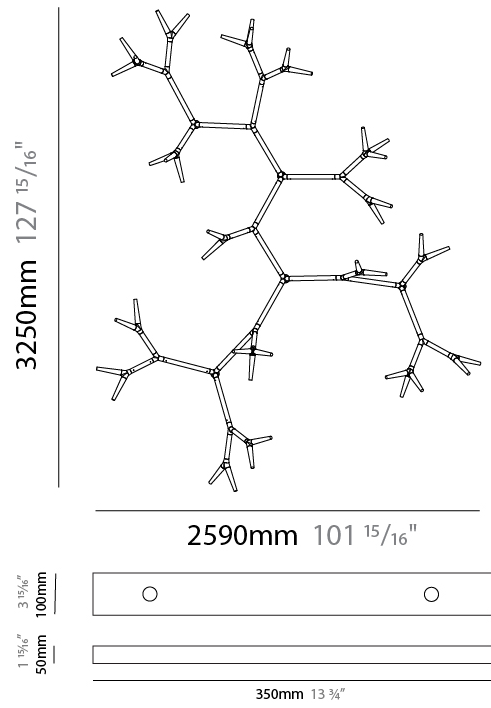

SPARKS 17 SURFACE

D103148- -

base number   LED Dimming   Finish Options

1. To build a product code in our configurator select the specify button on the base model # product page
2. To build a manual product code on this datasheet choose from the options listed below in blue font and add the suffix to the base model #

GENERAL

Series: Sparks
Subseries: Sparks 17
Partner: Quasar
Division: Design
Installation: Surface
Product Type: Wall Surface
Mounting Location: Wall

PHYSICAL

Shape: Abstract
Length (mm): 2590
Length (in): 101 ¹⁵/₁₆
Height (mm): 3250
Depth (mm): 900
Height (in): 127 ¹⁵/₁₆
Depth (in): 35 ⁷/₁₆
Weight (kg): 21
Weight (lbs): 46.30
Fixture Finish: WHI / PAL
Fixture Material: Metal

ELECTRICAL

Lamp Type: LED
Input Wattage (W): 78.2
Total Output Wattage (W): 54.4
Dimming: Non-Dimming / Phase Dimming (120Vac only) / 0-10V Dimming
Driver Included: Yes
Driver Location: Integrated
Driver Type: Constant Voltage - Universal
Driver Class: Class 2
Input Voltage (V): 120 - 277
Output Voltage (V): 24

LED

Number of LEDs: 17
Color Temperature (°K): 2700
Max. Delivered Lumen (lm): 6392
CRI: >90 CRI
Lamp Life (hrs): 50000

OPTICAL

RATINGS AND CERTIFICATIONS

Certified By: Certified for North American Standards
IP rating: IP20